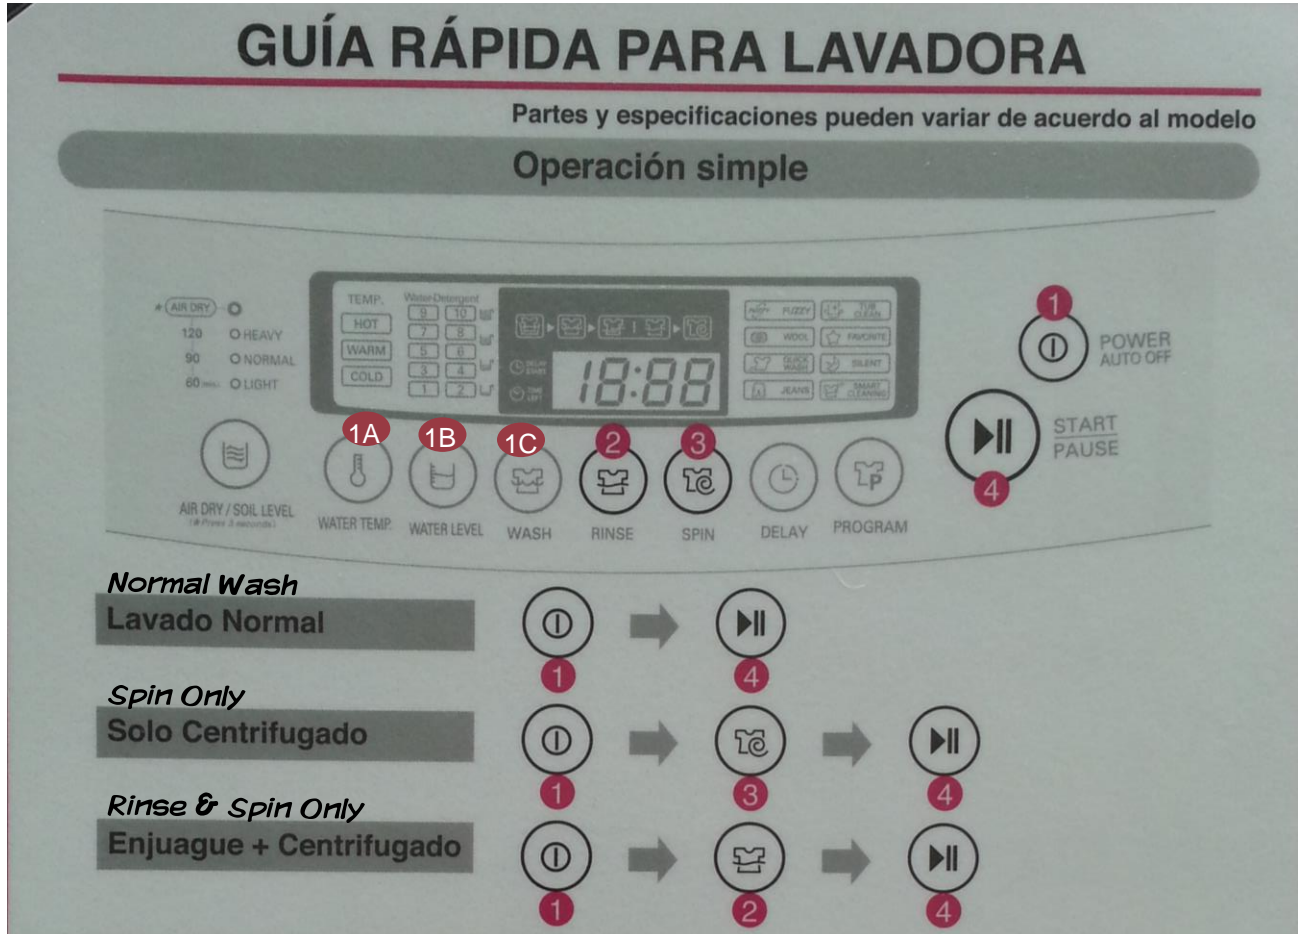

601 Seibal

Washing Machine Instructions

Recommended Usage:

1 – power on

1A – set water temp. by pushing button to reach desired option

1B – set water level by pushing button to reach desired option

1C – wash garments